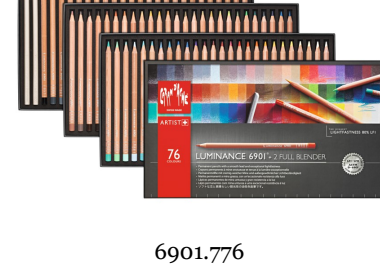

6901.776

To guarantee creative professionals the permanence of their artworks, Luminance 6901 colored pencils combine the highest lightfastness with the smoothness of a permanent lead. Today, this artistic pencil, like no others, offers a new and resolutely modern package in revised assortment quantities. This is an invitation to discover the secret of the light loving colors of Caran d'Ache.

Following the ARTIST range format, an anthracite grey box with bold colorful graphics, the new box now replaces the silver metal tin. The new Luminance 6901 packaging faithfully reflects the characteristics, material and know-how of the Geneva workshops through the expression of product features: bright and opaque colors, waxy texture, and exceptional lightfastness. The Luminance 6901's unique range of 76 colors are shown in the color chart, reference number 100014.655. Luminance colored pencils conforms to ASTM D-6901.

While Supplies Last

[Click here to see full details](#)