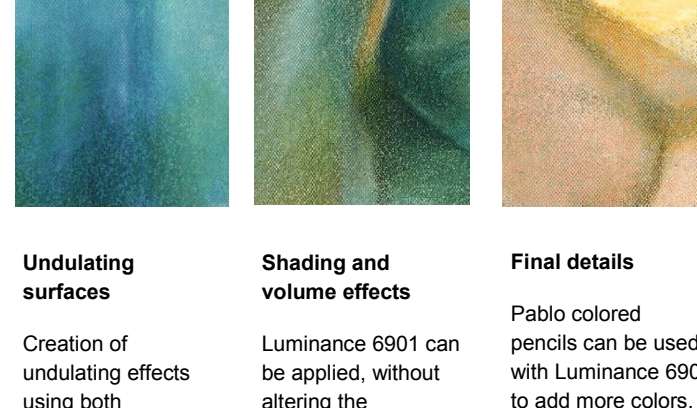

Applied wash

Supracolor water tints on the sheet for applying a soft wash pencil on the sheet for applying, creating beautiful base colors.

Undulating surfaces

Shading and volume effects

Final details