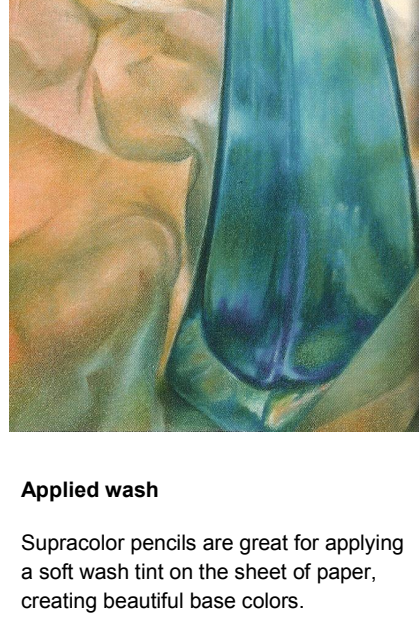

Applied wash

Supracolor water tints on the sheet for applying a soft wash pencil on the sheet for applying, creating beautiful base colors.

Undulating surfaces

Shading and volume effects

Final details