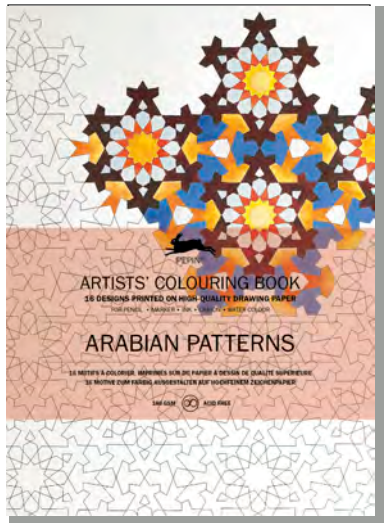

Item #98024
Arabian Patterns
978-94-6009-802-4