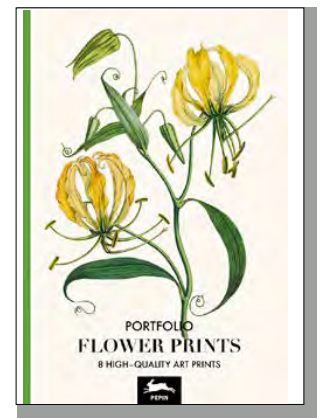

Item #92046
Flower Prints
978-94-6009-204-6