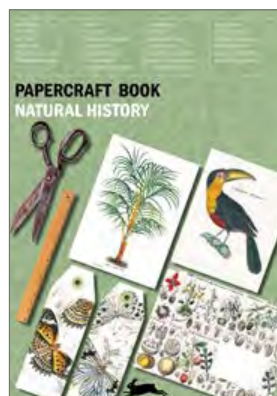

SRP \$15.75

Description

Our Label & Sticker Books each contain 32 sheets of high-quality sticker paper with a total of approximately 250 labels, stickers and strips of sticker tape per volume. The stylish designs come in various shapes and sizes which allow you to label, deco-rate and seal your envelopes, packages and many other items. The sticker paper is uncoated and easy to write on with a pen, pencil or felt marker.

Papercraft Books

SRP \$27.50

Description

PEPIN Papercraft Books contain a variety of artist papers that can be used to create and customize a range of papercraft projects. These include different types of card, templates for envelopes to be cut and folded, stickers, tags and labels, colouring sheets as well as finished images that are ready to be framed. The sheets are acid-free, age-resistant and originate from responsible sources.

Item #94033
Flowers (A4)
978-94-6009-403-3

Item #94040
Natural History (A4)
978-94-6009-404-0

Item #94057
Art Nouveau
978-94-6009-405-7

Specifications

SRP \$ 27.50
Size 210 x 300 mm (c. 8¼" x 11¾")
Contents 100 pages; paper in various weights and finishes