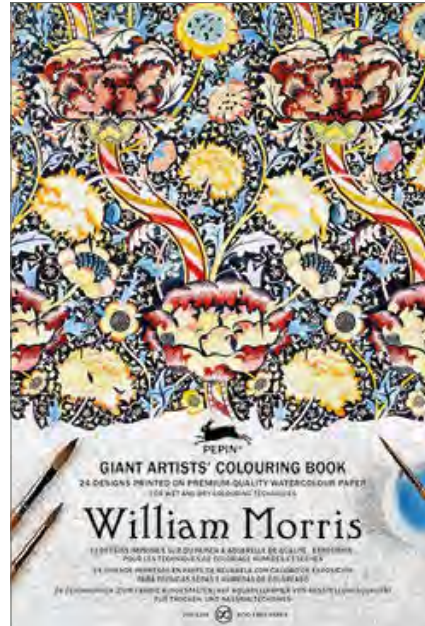

Item #98185
Delft
978-94-6009-818-5

Item #98192
Vincent van Gogh
978-94-6009-819-2

Item #98208
William Morris
978-94-6009-820-8

Item #98215
Claude Monet
978-94-6009-821-5

Item #98239
Gustav Klimt
978-94-6009-823-9

Item #98512
Art Forms In Nature (Giant/A3)
 978-94-6009-851-2

Item #98529
Art Deco (Giant/A3)
 978-94-6009-852-9

Giant Artists' Colouring Books

SRP \$24.99

Item #98536
Birds of America (Giant/A3)
 978-94-6009-853-6

Item #98543
William Morris (Giant/A3)
 978-94-6009-854-3

Item #98567
Vincent Van Gogh (Giant/A3)
 978-94-6009-856-7

Specifications

| | |
|----------|---------------------------------|
| SRP | \$24.99 |
| Size | 297 x 420 mm (c. 11.7" x 16.5") |
| Contents | 24 Sheets, 180 gsm |