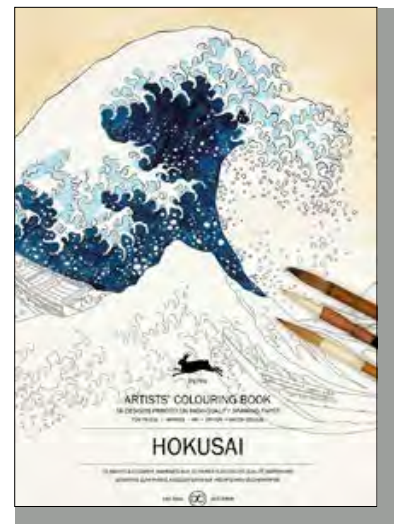

Item #98154
Hokusai
978-94-6009-815-4