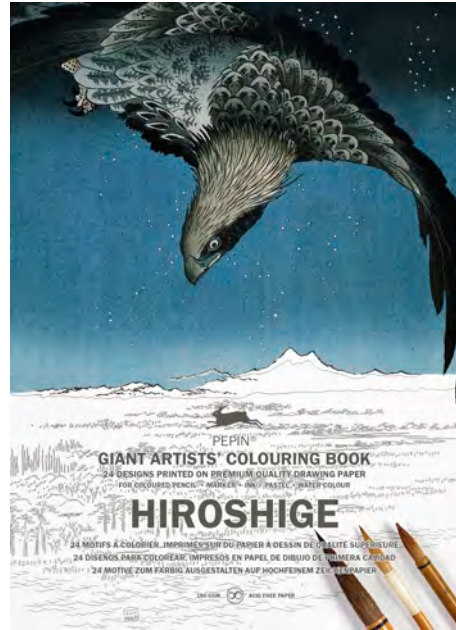

Giant Artists' Colouring Books

SRP $24.99

PEPIN Giant Artists' Colouring Books contain 24 sheets of superior acid-free drawing paper, printed with exceptional designs in very light lines. The 180 gsm drawing paper is made to our specifications by one of the best paper mills in Europe. Suitable for a wide range of colouring applications, including pencil, crayon, pastel, felt marker, gouache, etc. Water colours and liquid inks can also be used. Our first rate paper has a long life and the coloured sheets can be framed and displayed without the risk of rapid deterioration.

PEPIN Giant Artists' Colouring Books match the quality of the finest artists' pads. In order to get the best results, we recommend that you use high quality colouring art materials.

Item #98505
Hiroshige
978-94-6009-850-5