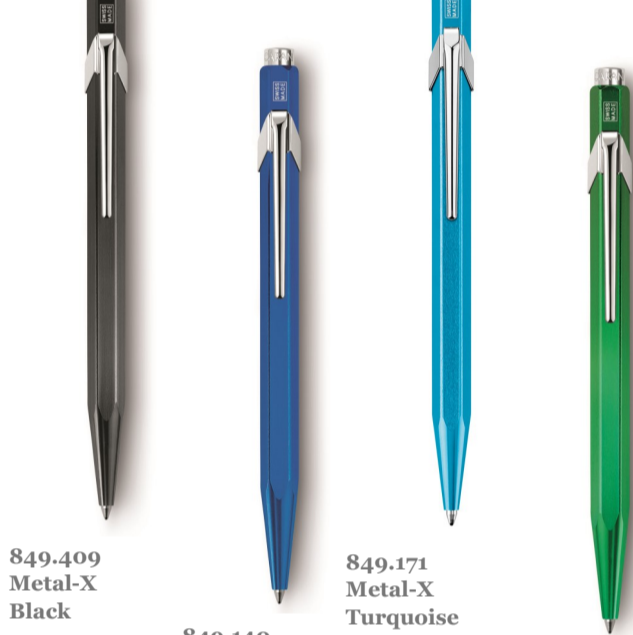

Metal-X Line

849.409 Metal-X Black   849.140 Metal-X Blue   849.171 Metal-X Turquoise   849.212 Metal-X Green   849.280 Metal-X Red   849.350 Metal-X Violet

The 849 Classic ballpoint pen in bright METAL-X colours with Goliath medium cartridges