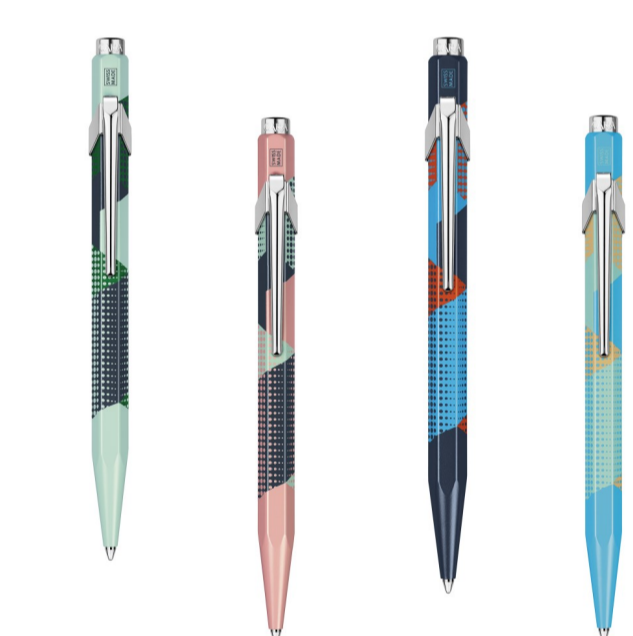

849 POP DOTS

The 849 POP DOTS ballpoint pen with vibrant spots and POP geometry.

*Available While Supplies Last