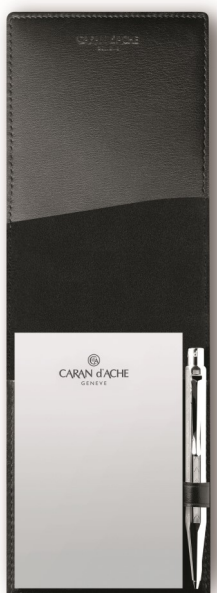

**14-CARD WALLET / 6210.009**  
Material: Calfskin Leather  
Colour: Black  
Dimensions: 11 x 9 cm

**10-CARD WALLET WITH COIN CASE 6209.059**  
Material: Calfskin Leather  
Colour: Ebony  
Dimensions: 11 x 9 cm

**14-CARD WALLET / 6210.059**  
Material: Calfskin Leather  
Colour: Ebony  
Dimensions: 11 x 9 cm

**POCKET ORGANIZER 6237.009**  
Material: Calfskin Leather  
Colour: Black  
Dimensions: 15 x 9 cm

**SMALL MEMO 6206.009**  
Material: Calfskin Leather  
Colour: Black  
Dimensions: 11 x 9 cm

**POCKET ORGANIZER 6237.059**  
Material: Calfskin Leather  
Colour: Ebony  
Dimensions: 15 x 9 cm

**SMALL MEMO 6206.059**  
Material: Calfskin Leather  
Colour: Ebony  
Dimensions: 11 x 9 cm

**PASSPORT HOLDER 6212.009**  
Material: Calfskin Leather  
Colour: Black  
Dimensions: 13.5 x 9.5 cm

**PASSPORT HOLDER 6204.059**  
Material: Calfskin Leather  
Colour: Ebony  
Dimensions: 13.5 x 9.5 cm

**PASSPORT HOLDER WITH ZIPPER / 6211.009**  
Material: Calfskin Leather  
Colour: Black  
Dimensions: 22 x 12 cm