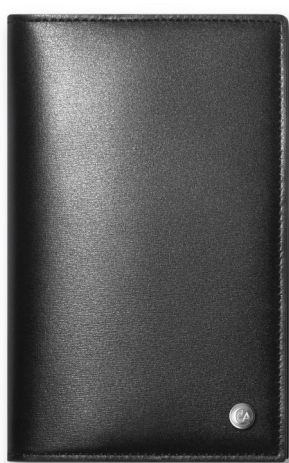

# HAUTE MAROQUINERIE

**4-CARD WALLET WITH COIN CASE / 6203.009**  
Material: Calfskin Leather  
Colour: Black  
Dimensions: 11 x 9 cm

**4-CARD WALLET WITH COIN CASE / 6208.059**  
Material: Calfskin Leather  
Colour: Ebony  
Dimensions: 11 x 9 cm

**8-CARD WALLET / 6204.009**  
Material: Calfskin Leather  
Colour: Black  
Dimensions: 11 x 9 cm

**8-CARD WALLET / 6213.059**  
Material: Calfskin Leather  
Colour: Ebony  
Dimensions: 11 x 9 cm

**10-CARD WALLET / 6210.009**  
Material: Calfskin Leather  
Colour: Black  
Dimensions: 11 x 9 cm

**14-CARD WALLET / 6210.009**  
Material: Calfskin Leather  
Colour: Black  
Dimensions: 11 x 9 cm

**10-CARD WALLET WITH COIN CASE 6209.059**  
Material: Calfskin Leather  
Colour: Ebony  
Dimensions: 11 x 9 cm

**14-CARD WALLET / 6210.059**  
Material: Calfskin Leather  
Colour: Ebony  
Dimensions: 11 x 9 cm

**POCKET ORGANIZER 6237.009**  
Material: Calfskin Leather  
Colour: Black  
Dimensions: 15 x 9 cm

**SMALL MEMO 6206.009**  
Material: Calfskin Leather  
Colour: Black  
Dimensions: 11 x 9 cm