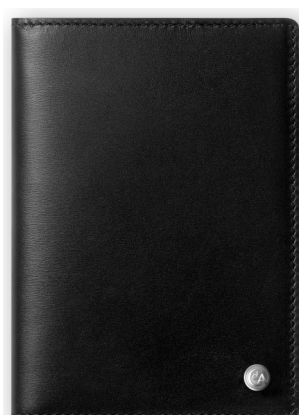

**14-CARD WALLET / 6210.009**  
Material: Calfskin Leather  
Colour: Black  
Dimensions: 11 x 9 cm

**10-CARD WALLET WITH COIN CASE 6209.059**  
Material: Calfskin Leather  
Colour: Ebony  
Dimensions: 11 x 9 cm

**14-CARD WALLET / 6210.059**  
Material: Calfskin Leather  
Colour: Ebony  
Dimensions: 11 x 9 cm

**POCKET ORGANIZER 6237.009**  
Material: Calfskin Leather  
Colour: Black  
Dimensions: 15 x 9 cm

**SMALL MEMO 6206.009**  
Material: Calfskin Leather  
Colour: Black  
Dimensions: 11 x 9 cm

**POCKET ORGANIZER 6237.059**  
Material: Calfskin Leather  
Colour: Ebony  
Dimensions: 15 x 9 cm

**SMALL MEMO 6206.059**  
Material: Calfskin Leather  
Colour: Ebony  
Dimensions: 11 x 9 cm

**PASSPORT HOLDER 6212.009**  
Material: Calfskin Leather  
Colour: Black  
Dimensions: 13.5 x 9.5 cm

**PASSPORT HOLDER 6204.059**  
Material: Calfskin Leather  
Colour: Ebony  
Dimensions: 13.5 x 9.5 cm

**PASSPORT HOLDER WITH ZIPPER / 6211.009**  
Material: Calfskin Leather  
Colour: Black  
Dimensions: 22 x 12 cm