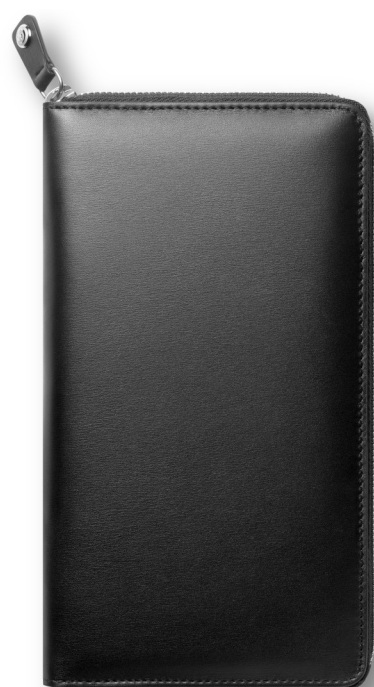

**14-CARD WALLET / 6210.059**  
Material: Calfskin Leather  
Colour: Ebony  
Dimensions: 11 x 9 cm

**POCKET ORGANIZER 6237.009**  
Material: Calfskin Leather  
Colour: Black  
Dimensions: 15 x 9 cm

**SMALL MEMO 6206.009**  
Material: Calfskin Leather  
Colour: Black  
Dimensions: 11 x 9 cm

**POCKET ORGANIZER 6237.059**  
Material: Calfskin Leather  
Colour: Ebony  
Dimensions: 15 x 9 cm

**SMALL MEMO 6206.059**  
Material: Calfskin Leather  
Colour: Ebony  
Dimensions: 11 x 9 cm

**PASSPORT HOLDER 6212.009**  
Material: Calfskin Leather  
Colour: Black  
Dimensions: 13.5 x 9.5 cm

**PASSPORT HOLDER 6204.059**  
Material: Calfskin Leather  
Colour: Ebony  
Dimensions: 13.5 x 9.5 cm

**PASSPORT HOLDER WITH ZIPPER / 6211.009**  
Material: Calfskin Leather  
Colour: Black  
Dimensions: 22 x 12 cm

**PASSPORT HOLDER WITH ZIPPER / 6211.059**  
Material: Calfskin Leather  
Colour: Ebony  
Dimensions: 22 x 12 cm

**KEY RING / 6239.009**  
Material: Calfskin Leather  
Colour: Black

**KEY RING / 6239.059**  
Material: Calfskin Leather  
Colour: Ebony