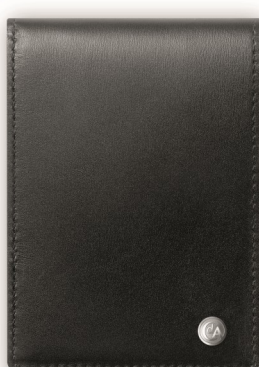

**8-CARD WALLET / 6204.009**  
Material: Calfskin Leather  
Colour: Black  
Dimensions: 11 x 9 cm

**8-CARD WALLET / 6213.059**  
Material: Calfskin Leather  
Colour: Ebony  
Dimensions: 11 x 9 cm

**10-CARD WALLET / 6210.009**  
Material: Calfskin Leather  
Colour: Black  
Dimensions: 11 x 9 cm

**14-CARD WALLET / 6210.009**  
Material: Calfskin Leather  
Colour: Black  
Dimensions: 11 x 9 cm

**10-CARD WALLET WITH COIN CASE 6209.059**  
Material: Calfskin Leather  
Colour: Ebony  
Dimensions: 11 x 9 cm

**14-CARD WALLET / 6210.059**  
Material: Calfskin Leather  
Colour: Ebony  
Dimensions: 11 x 9 cm

**POCKET ORGANIZER 6237.009**  
Material: Calfskin Leather  
Colour: Black  
Dimensions: 15 x 9 cm

**SMALL MEMO 6206.009**  
Material: Calfskin Leather  
Colour: Black  
Dimensions: 11 x 9 cm

**POCKET ORGANIZER 6237.059**  
Material: Calfskin Leather  
Colour: Ebony  
Dimensions: 15 x 9 cm

**SMALL MEMO 6206.059**  
Material: Calfskin Leather  
Colour: Ebony  
Dimensions: 11 x 9 cm

**PASSPORT HOLDER 6212.009**  
Material: Calfskin Leather  
Colour: Black  
Dimensions: 13.5 x 9.5 cm