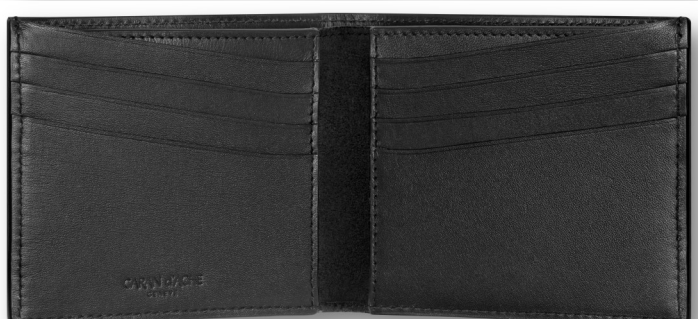

# HAUTE MAROQUINERIE

**4-CARD WALLET WITH COIN CASE / 6203.009**  
Material: Calfskin Leather  
Colour: Black  
Dimensions: 11 x 9 cm

**4-CARD WALLET WITH COIN CASE / 6208.059**  
Material: Calfskin Leather  
Colour: Ebony  
Dimensions: 11 x 9 cm

**8-CARD WALLET / 6204.009**  
Material: Calfskin Leather  
Colour: Black  
Dimensions: 11 x 9 cm

**8-CARD WALLET / 6213.059**  
Material: Calfskin Leather  
Colour: Ebony  
Dimensions: 11 x 9 cm

**10-CARD WALLET / 6210.009**  
Material: Calfskin Leather  
Colour: Black  
Dimensions: 11 x 9 cm

**14-CARD WALLET / 6210.009**  
Material: Calfskin Leather  
Colour: Black  
Dimensions: 11 x 9 cm

**10-CARD WALLET WITH COIN CASE 6209.059**  
Material: Calfskin Leather  
Colour: Ebony  
Dimensions: 11 x 9 cm

**14-CARD WALLET / 6210.059**  
Material: Calfskin Leather  
Colour: Ebony  
Dimensions: 11 x 9 cm

**POCKET ORGANIZER 6237.009**  
Material: Calfskin Leather  
Colour: Black  
Dimensions: 15 x 9 cm

**SMALL MEMO 6206.009**  
Material: Calfskin Leather  
Colour: Black  
Dimensions: 11 x 9 cm