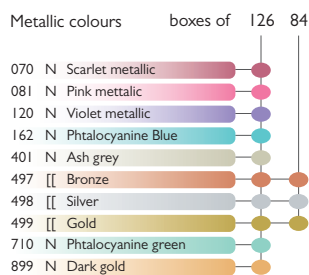

NEOCOLOR® II COLOUR CHART

N = NEW!