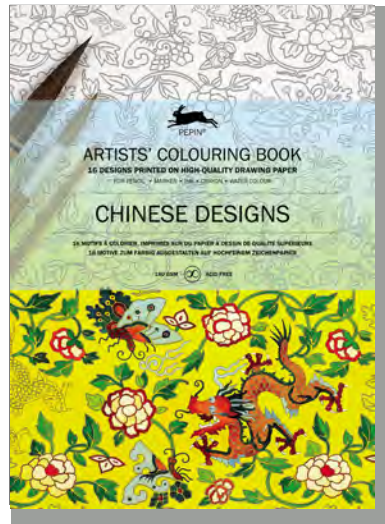

Item #98147
Chinese Designs
978-94-6009-814-7