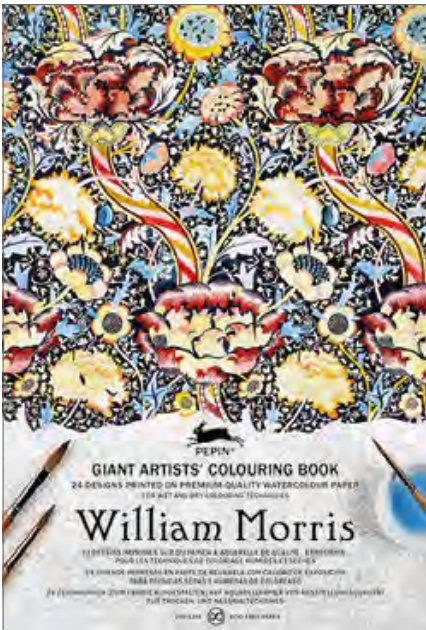

Artists' Colouring Books

SRP \$19.25

Item #98277
Impressionism
978-94-6009-827-7

Item #98284
Vincent Van Gogh Ed 2
978-94-6009-828-4

Item #98253
Art Nouveau
97894-6009-825-3

Item #98291
Floral
97894-6009-829-1

PEPIN Giant Artists' Colouring Books match the quality of the finest artists' pads. In order to get the best results, we recommend that you use high quality colouring art materials.

Item #98505
Hiroshige
 978-94-6009-850-5

Item #98512
Art Forms In Nature (Giant/A3)
 978-94-6009-851-2

Item #98529
Art Deco (Giant/A3)
 978-94-6009-852-9

Giant Artists' Colouring Books

SRP \$24.99

Item #98543
William Morris (Giant/A3)
978-94-6009-854-3