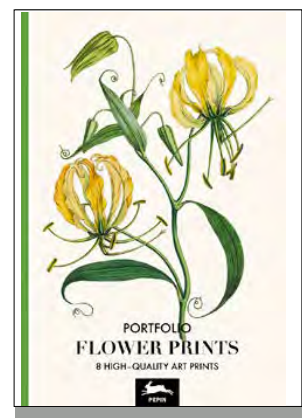

Item #92046
Flower Prints
978-94-6009-204-6