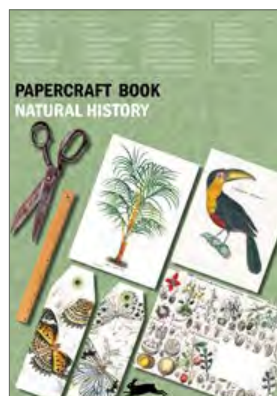

Papercraft Books

SRP \$27.50

Description

PEPIN Papercraft Books contain a variety of artist papers that can be used to create and customize a range of papercraft projects. These include different types of card, templates for envelopes to be cut and folded, stickers, tags and labels, colouring sheets as well as finished images that are ready to be framed. The sheets are acid-free, age-resistant and originate from responsible sources.

Item #94033
Flowers (A4)
 978-94-6009-403-3

Item #94040
Natural History (A4)
 978-94-6009-404-0

Item #94057
Art Nouveau
 978-94-6009-405-7

Specifications

SRP \$ 27.50
 Size 210 x 300 mm (c. 8¼" x 11¾")
 Contents 100 pages; paper in various weights and finishes