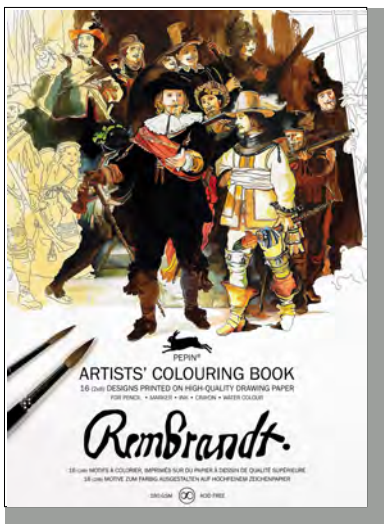

Item #98130
Rembrandt
978-94-6009-813-0