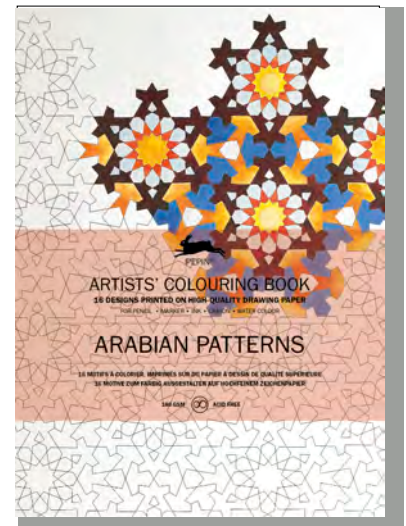

Item #98024
Arabian Patterns
978-94-6009-802-4