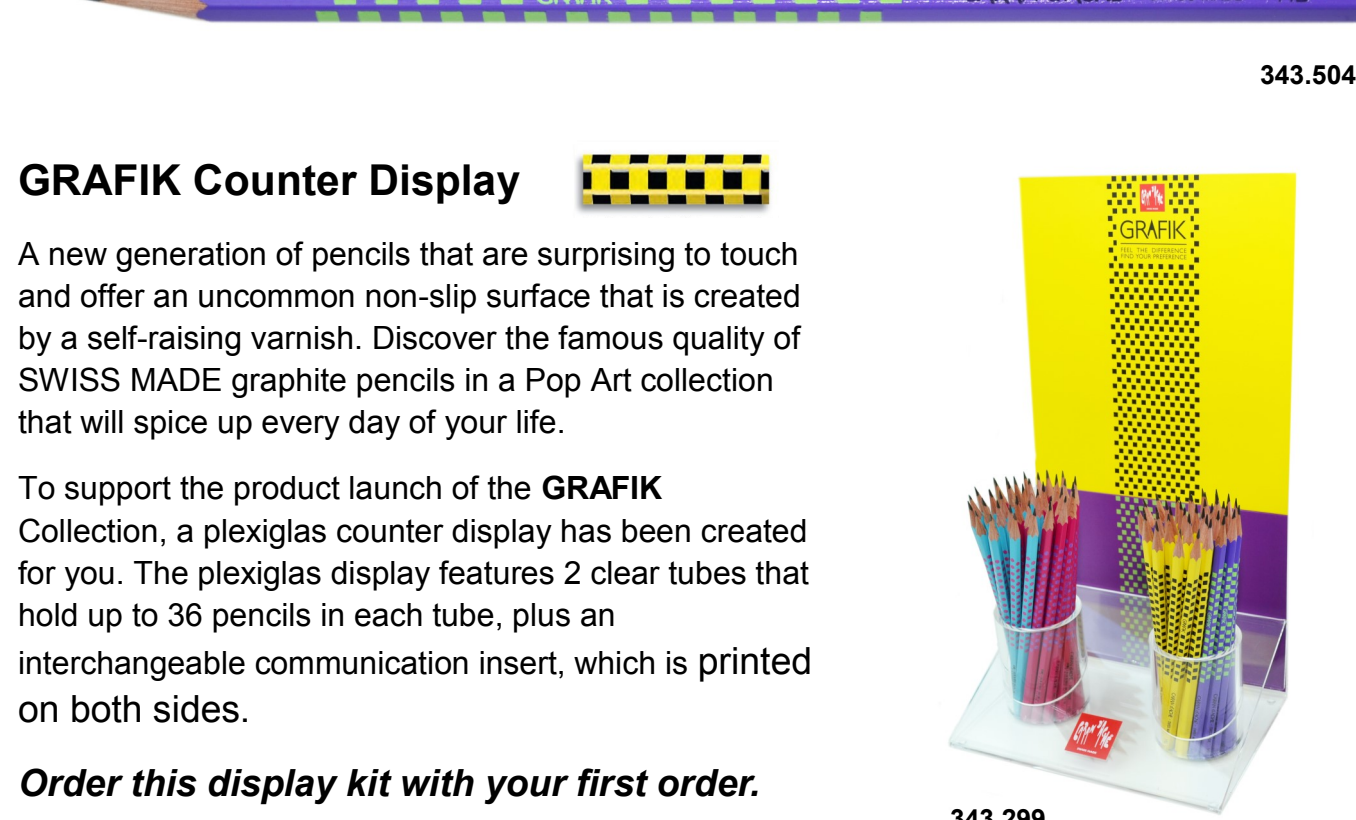

GRAFIK Counter Display

A new generation of pencils that are surprising to touch and offer an uncommon non-slip surface that is created by a self-raising varnish. Discover the famous quality of SWISS MADE graphite pencils in a Pop Art collection that will spice up every day of your life.

To support the product launch of the **GRAFIK** Collection, a plexiglas display has been created for you. The plexiglas display features 2 clear tubes that hold up to 36 pencils in each tube, plus an interchangeable communication insert, which is printed on both sides.

Order this display kit with your first order.

Article	Reference	EAN code	Min Qty
GRAFIK PENCILS DISPLAY KIT – Plexiglas display + Grafik insert + 24 x 343.501 + 24 x 343.502 + 24 x 343.503 + 24 x 343.504	343.299	7630002 327190	1
GRAFIK PENCIL BLUE MOTIF HEXAGONAL PINK	343.501	7630002 325349	12
GRAFIK PENCIL PINK MOTIF HEXAGONAL PURPLE	343.502	7630002 325363	12
GRAFIK PENCIL YELLOW MOTIF SQUARE BLACK	343.503	7630002 325387	12
GRAFIK PENCIL PURPLE MOTIF SQUARE GREEN	343.504	7630002 325400	12