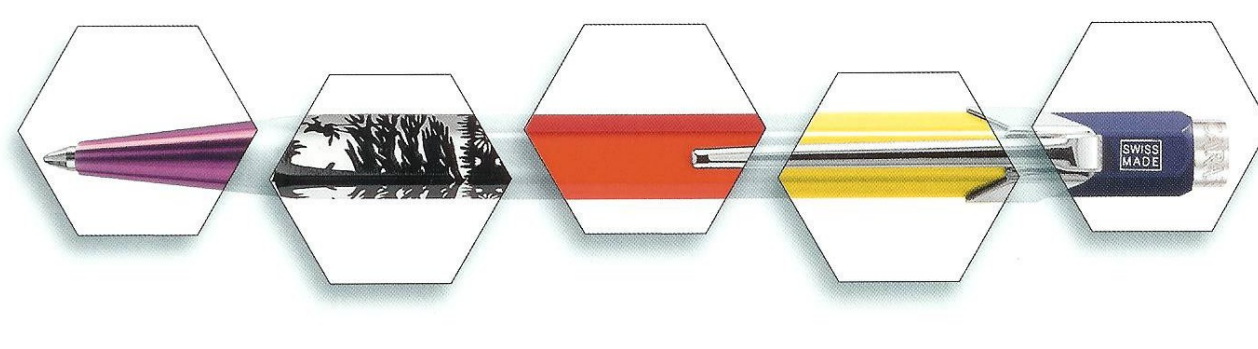

# Metal Collection

## Classic

Designed for discriminating taste  
Light weight aluminum bodies  
Wear resistant electrostatic powder coating in Classic and Fancy colors

- ◆ Ball point pens feature Goliath cartridges with medium tips and blue ink.
- ◆ Mechanical pencils use 0.7mm graphite leads and include an eraser under the pushbutton.
- ◆ Pushbutton lead advance.
- ◆ Made in Switzerland