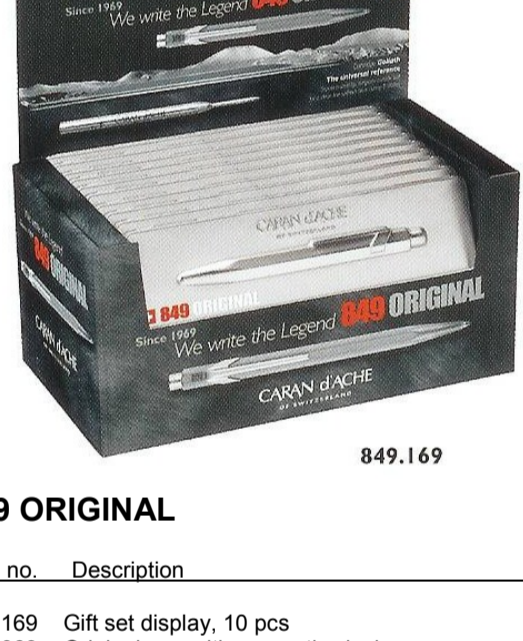

849.169

Display " 849 ORIGINAL "

Sold in presentation carton of 10 pens

Dimensions: 240 x 160 x 120 mm

849 ORIGINAL

Item no.	Description	Color	Min.	Bar Code
849.169	Gift set display, 10 pcs	Textured Stone	1	7610186 039409
849.069	Original pen with magnetic closing case	Textured Stone	1	7610186 039393