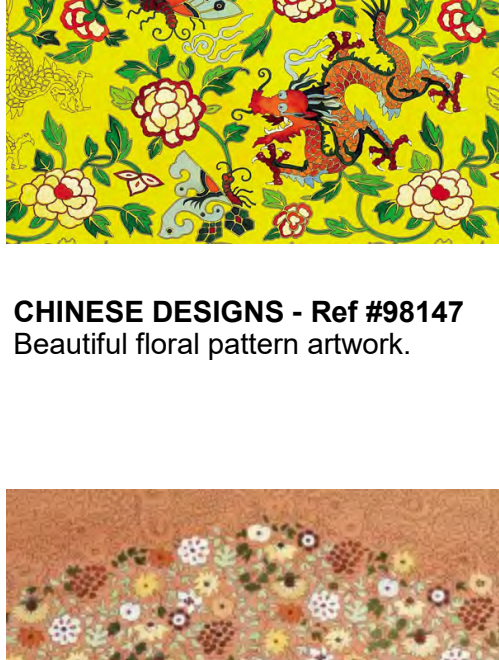

**ANCIENT EGYPT - Ref #98123**  
 Find your own mysteries in Ancient Egypt.

**REMBRANDT - Ref #98130**  
 Follow the master and recreate his artwork style.

**CHINESE DESIGNS - Ref #98147**  
 Beautiful floral pattern artwork.

**HOKUSAI - Ref #98154**  
 Hokusai was a Japanese artist, ukiyo-e painter and printmaker of the Edo period. painting.

**INDIAN DESIGNS - Ref #98161**  
 Produce your own colorful Indian art.

**BARCELONA TILES - Ref #98178**  
 Use your colouring skills to create mediteranian style patterns and artwork.

**DELFT - Ref #98185** - Produce your own colorful Delft pottery patterns.

**DELFT - Ref #98185** - Produce your own colorful Delft pottery patterns.

**DELFT - Ref #98185** - Produce your own colorful Delft pottery patterns.

Article	Ref. #	EAN Code	Min. Qty
Art Nouveau	98000	9789460 098000	1
Turkish Designs	98017	9789460 098017	1
Arabian Patterns	98024	9789460 098024	1
1960s	98031	9789460 098031	1
Still Life Bouquets	98048	9789460 098048	1
Japanese Designs	98055	9789460 098055	1
Kimono	98062	9789460 098062	1
Art Deco Fashion	98079	9789460 098079	1
1960s Design	98086	9789460 098086	1
Art Nouveau Fashion	98093	9789460 098093	1
1950s Design	98109	9789460 098109	1
Bauhaus Style	98116	9789460 098116	1
Ancient Egypt	98123	9789460 098123	1
Rembrandt	98130	9789460 098130	1
Chinese Designs	98147	9789460 098147	1
Hokusai	98154	9789460 098154	1
Indian Designs	98161	9789460 098161	1
Barcelona Tiles	98178	9789460 098178	1
Delft	98185	9789460 098185	1