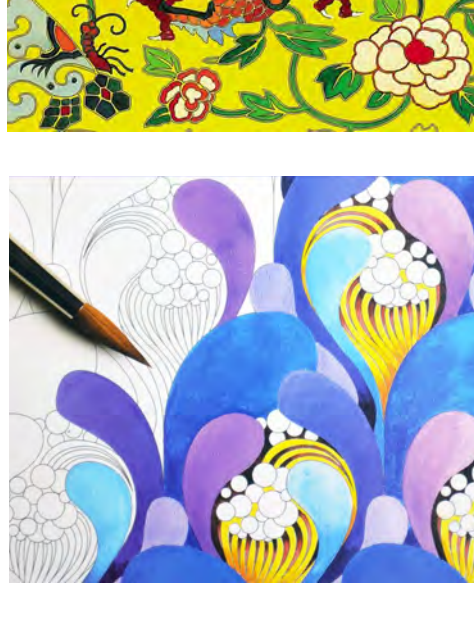

## Artists' Colouring Books

CREATIVE DESIGNS ON HIGH QUALITY DRAWING PAPER  
 • FOR USE WITH COLORED & WATERCOLOR PENCILS  
 • MARKERS • PEN & INK • PASTELS

*Discover the artist in you!*

**PEPIN** Colouring Books offer creative, thematic designs for the artist. Each book contains lightly printed designs on high quality drawing paper. Perfect for colored pencils, watercolor pencils, artists' markers, pen & ink, pastels and mixed media. You can create beautiful artwork in six thematic expressions: Art Nouveau, Turkish Designs, Arabian Patterns, 1960s, Still Life Bouquets and Japanese Designs. Each book has sixteen unique designs on 180 GSM, acid-free drawing paper that can be easily removed for display. When used with high quality lightfast color products the artwork can last for years. Do not expose to direct sunlight.

Overall size: 25 x 34.5 cm / 9.8 x 13.6 inches

**ART NOUVEAU - Ref #98000**  
 Create beautiful Art Nouveau artwork.

**TURKISH DESIGNS - Ref #98017**  
 Produce your own Turkish style art.

**ARABIAN PATTERNS - Ref #98024**  
 Practice your artistic skills to form beautiful Arabian style works of art.