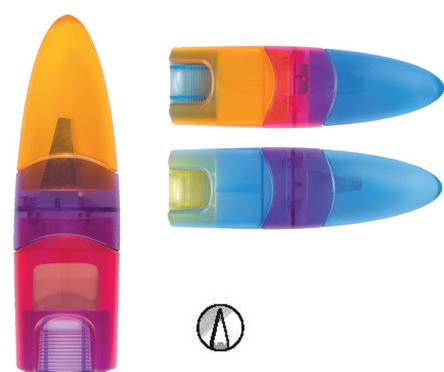

## MISCELLANEOUS & SPECIALTY SHARPENERS

**3-1 XTREME PENCIL  
EXTENDER CAP &  
SHARPENER**  
Ref #0392-0050  
• PLASTIC CONTAINER BODY IN  
ASSORTED COLORS  
• DISPLAY TUB OF 30 PCS

**MINI 2MM LEAD POINTER**  
Ref #0314-0000  
• PLASTIC BODY IN ASSORTED COLORS  
• DISPLAY TUB OF 100 PCS

**ROTARY LEAD  
POINTER  
W/ 4 ADAPTERS AND  
2 TIP SETTINGS**  
Ref #0970-0160  
• PLASTIC CONTAINER  
BODY IN ASSORTED  
COLORS  
• BOX OF 1 PC

**ELLIPSTICK SWING  
SHARPENER WITH ERASER**  
Ref #0945-0000  
• PLASTIC CONTAINER BODY IN  
ASSORTED COLORS  
• DISPLAY BOX OF 12 PCS  
• BLISTED CARD #0945-0002