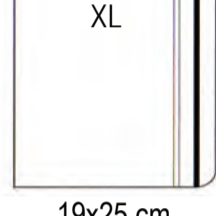

Hard flexible cover

Elastic closure

Pocket/Bookmark

Document Holder

Bookmark

Ruler

The notebooks are made with uncoated ivory-colored paper of 80 g. In the 9x14 cm, 13x21 cm, 15x21 cm and 19x25 cm size formats.

- 9x14 cm is comprised of 144 pages with 96 lined, 32 blank and 16 graphed.

- 13x21 cm, 15x21 cm, 19x25 cm are comprised of 192 pages with 144 lined, 32 blank and 16 graphed.

- The graphed pages are perforated and easily detachable.

## FORMATS

9x14 cm

13x21 cm

15x21 cm

19x25 cm