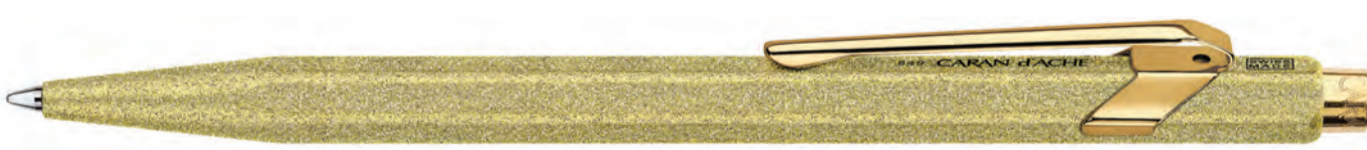

The Geneva-based company has launched a unique collection comprising a **Limited Edition Set** of its most emblematic water-soluble drawing instruments in a convenient all metal travel case.

An original set of **10 BICOLOR** water-soluble pencils provides both experienced and budding artists with a range of **20 essential colors**, including a metal pencil case plus a Caran d'Ache water brush. This portable set contains everything you need to express your creativity on-the-go, at school or in the comfort of your own home studio.

CC0999.311

Article	Reference	EAN Code	Min Qty	Available
BICOLOR Pencil Set w/Box	CC0999.311	7630002341714	1	December

[Call for more information](#)

849 Black Code & Sparkle Limited Time Offer

Refill for display CC849.019-SP

To get into the festive mood, the iconic 849 ballpoint pen is dressed for the occasion. Boasting a glitter-coated body and gilt attributes, the 849 Sparkle offers that touch of glamour you need to finish the year in style. With its all matte black body and attributes, the Black Code model will delight design fans in search of elegance and minimalism.