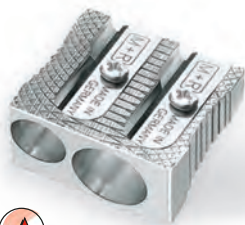

MAGNESIUM SHARPENERS FOR OFFICE & STUDIO

WEDGE DESIGN, TWO HOLE, GRAPHITE & COLORED PENCIL

Ref #0211-0000

- MAGNESIUM BODY
- DISPLAY BOX OF 20 PCS
- BLISTER CARD #0211-0002