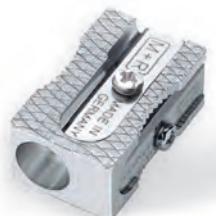

BLOCK DESIGN, SINGLE HOLE W/2 REPLACEMENT BLADES

Ref #0220-0000

- MAGNESIUM BODY
- DISPLAY BOX OF 20 PCS
- BLISTER CARD #0220-0002

REPLACEMENT BLADES

Ref #0100-6040

- PACK OF 3 BLADES
- Ref #0100-0050**
- PACK OF 10 BLADES