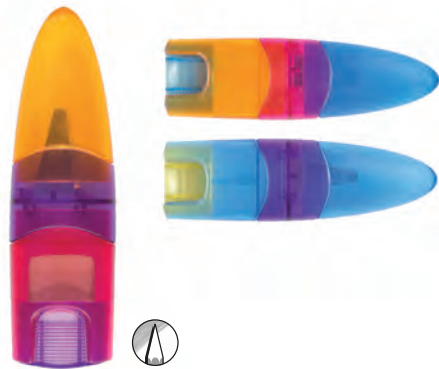

**ELLIPSTICK SWING
SHARPENER WITH ERASER**

Ref #0945-0000

- PLASTIC CONTAINER BODY IN ASSORTED COLORS
- DISPLAY BOX OF 12 PCS
- BLISTED CARD #0945-0002