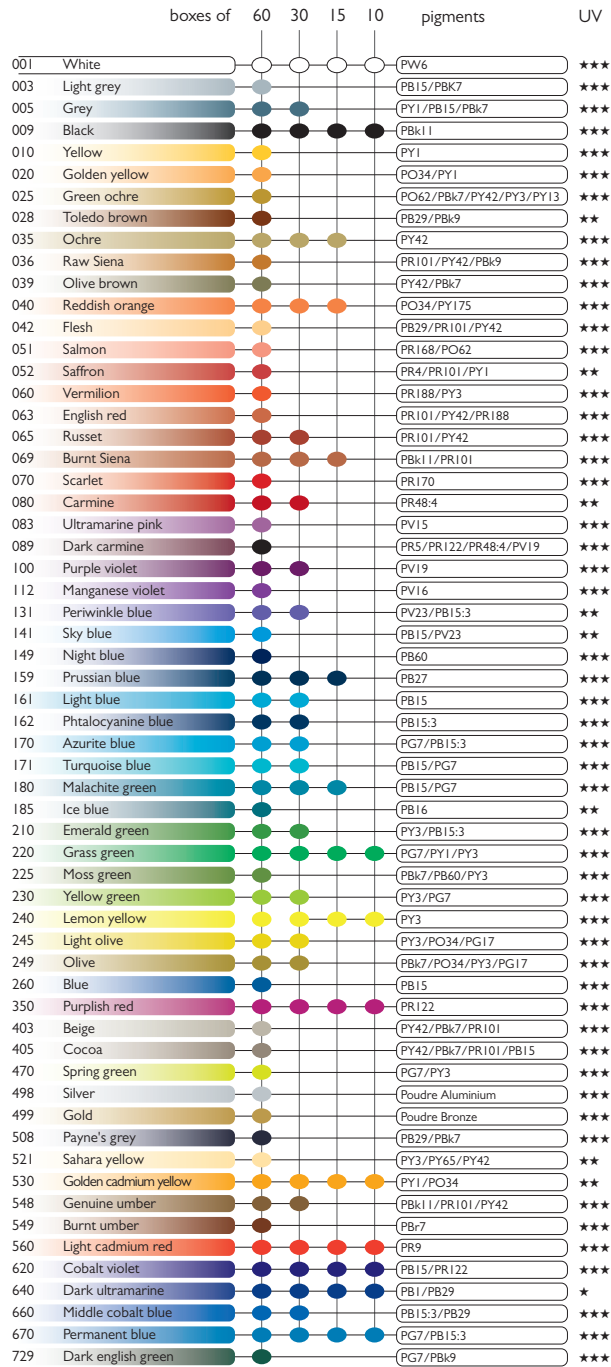

NEOART™ Aquarelle COLOUR CHART

Lightfastness UV/150h

Excellent ***

Very good **

Good *